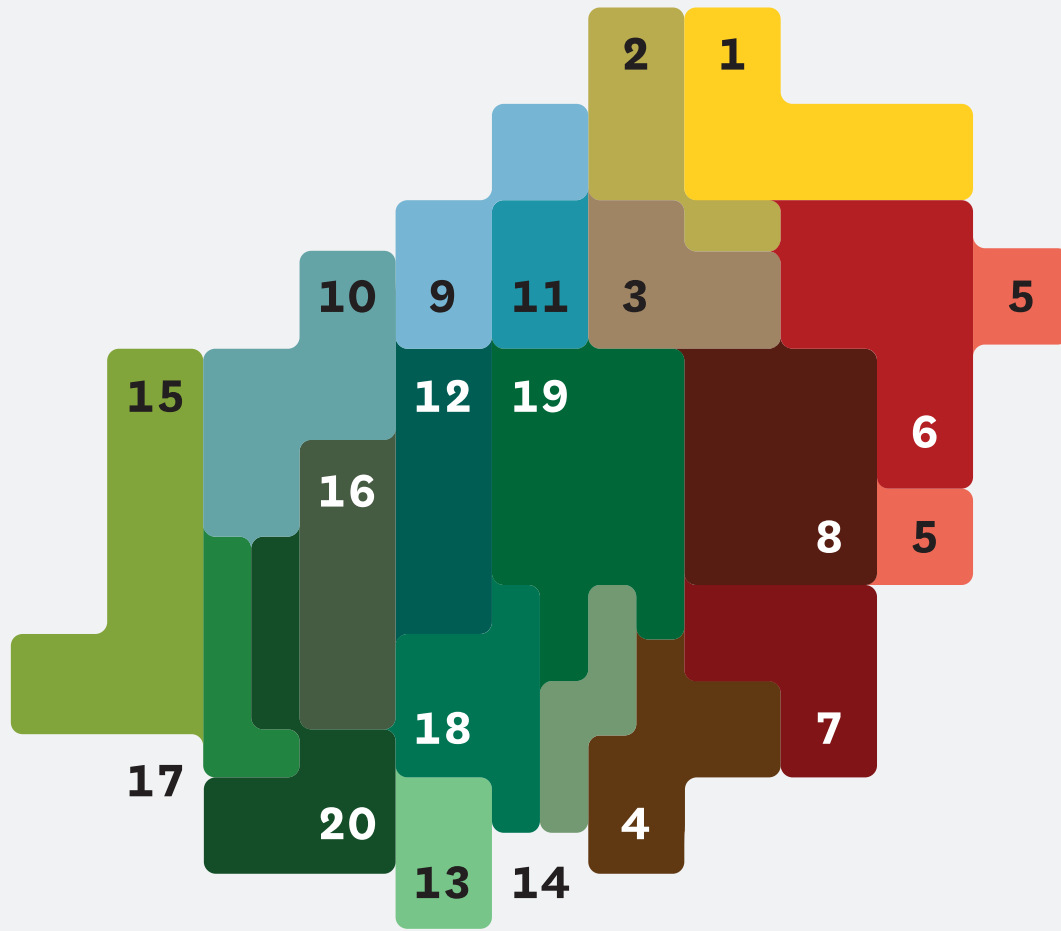

# Símbol

Taca de colors, fruit de la suma i composició de les representacions gràfiques i cromàtiques de les diferents comarques.  
Doten a la marca d'un alt contingut sensorial i estimulant.

Reducció interliniat

The diagram shows the text 'ara lleida' in a light gray font. A blue horizontal line is drawn across the text, with a small blue 'X' mark at its left end. The line is positioned between the two lines of text, illustrating the reduction of line spacing.

Traços verticals

The diagram shows the text 'ara lleida' in a light gray font. Two vertical blue bars are placed over the text, one over the 'a' in 'ara' and one over the 'i' in 'leida', illustrating vertical lines.

Diagonal ascendent

The diagram shows the text 'ara lleida' in a light gray font. A blue diagonal line with an arrowhead at the end is drawn across the text, starting from the bottom left and moving towards the top right, illustrating an ascending diagonal line.